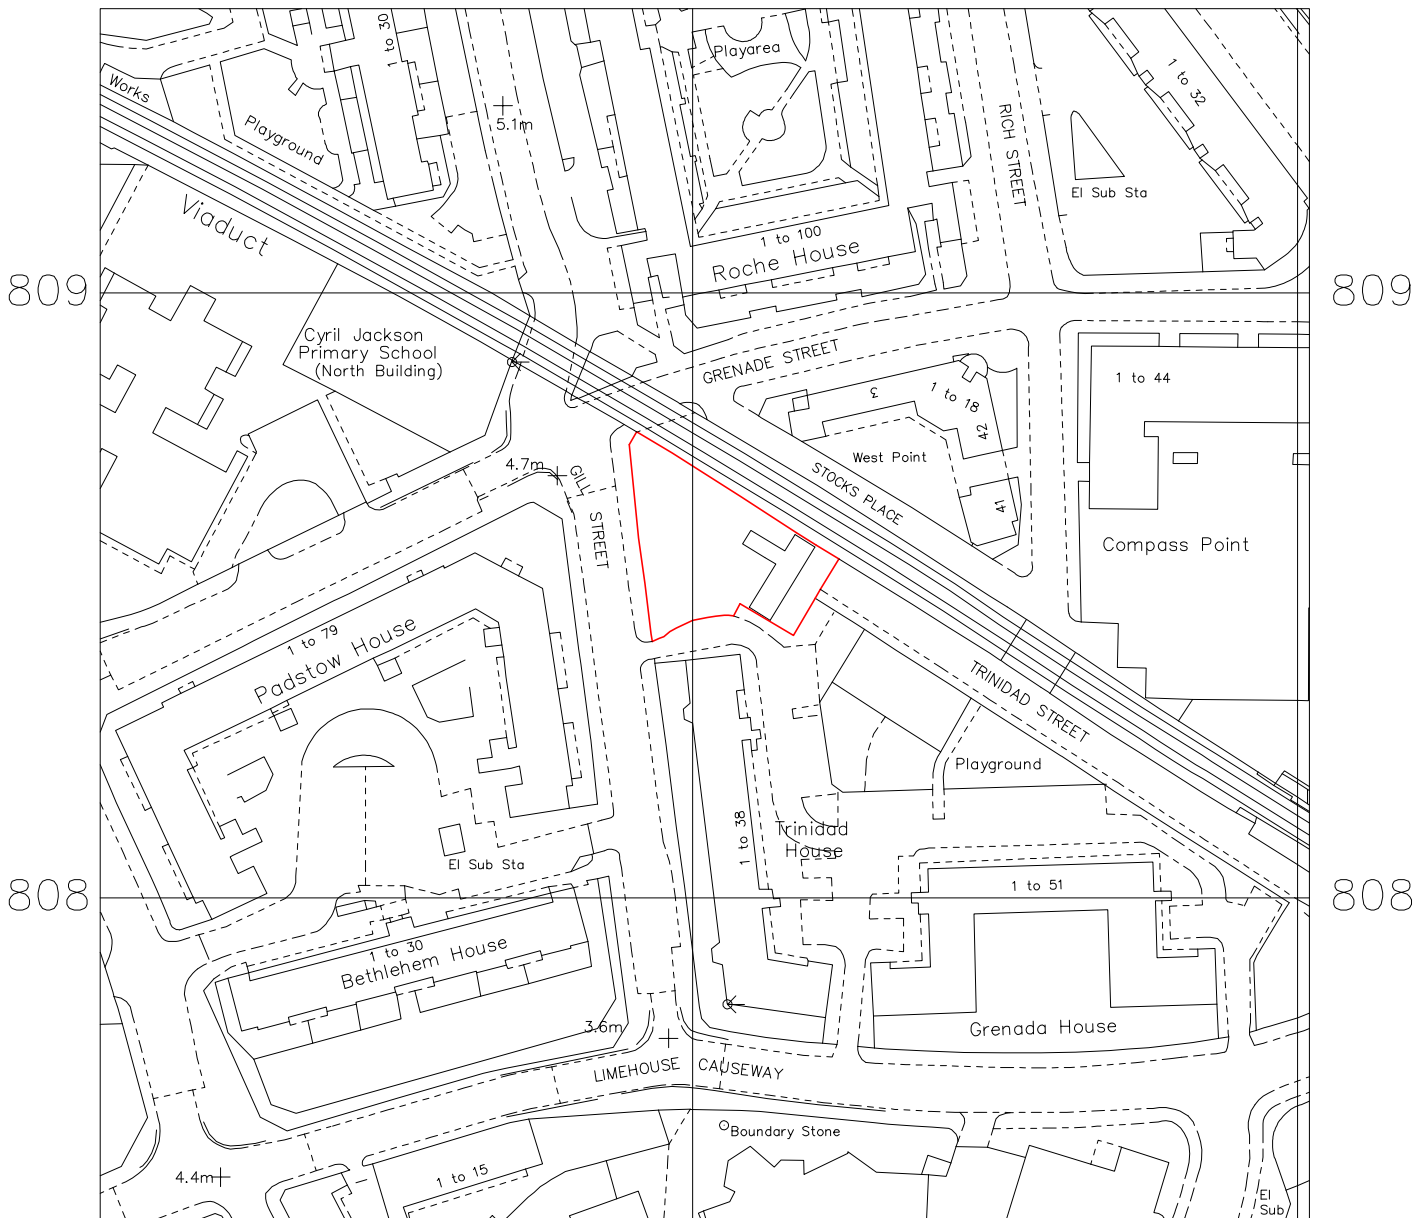

Stanfords VectorMap

1:1250

369

369

Metres

© Crown Copyright 2009

Reproduction in whole or in part is prohibited without the prior permission of Ordnance Survey.